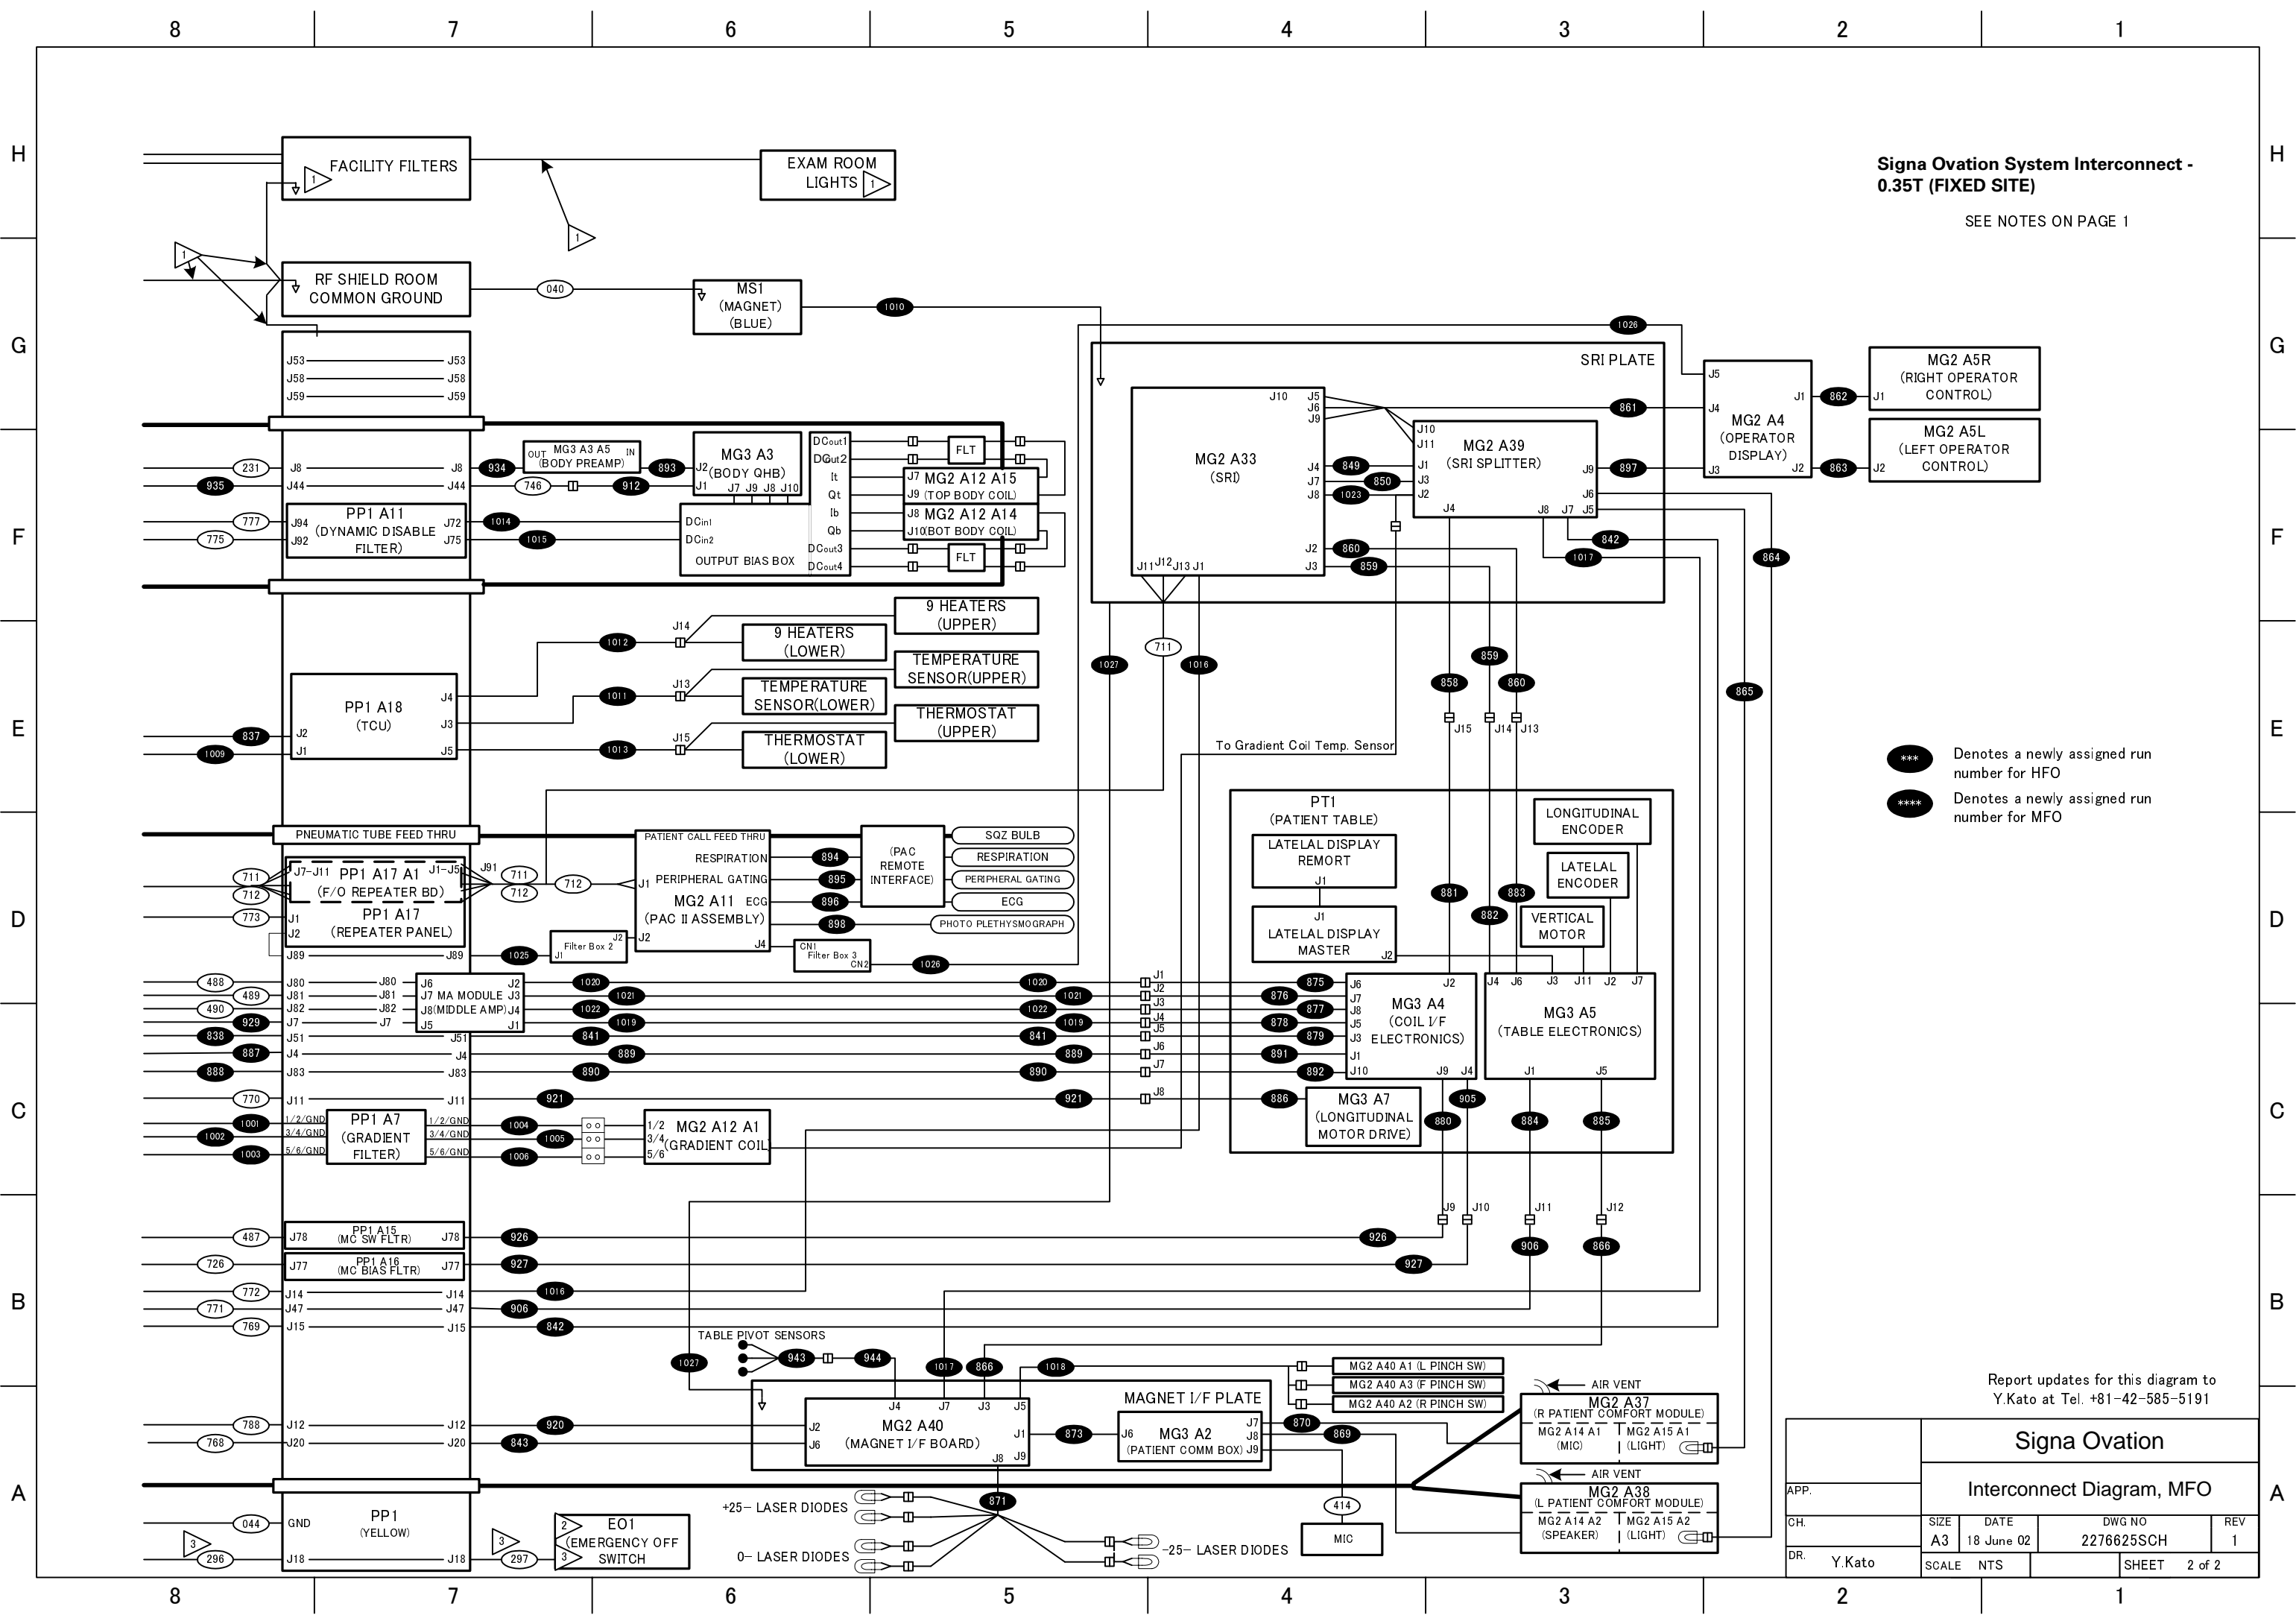

Signa Ovation System Interconnect - 0.35T (FIXED SITE)

SEE NOTES ON PAGE 1

*** Denotes a newly assigned run number for HFO
 **** Denotes a newly assigned run number for MFO

Report updates for this diagram to Y.Kato at Tel. +81-42-585-5191

Signa Ovation				
Interconnect Diagram, MFO				
APP.	SIZE	DATE	DWG NO	REV
	A3	18 June 02	2276625SCH	1
CH.	SCALE	NTS	SHEET 2 of 2	
DR. Y.Kato				