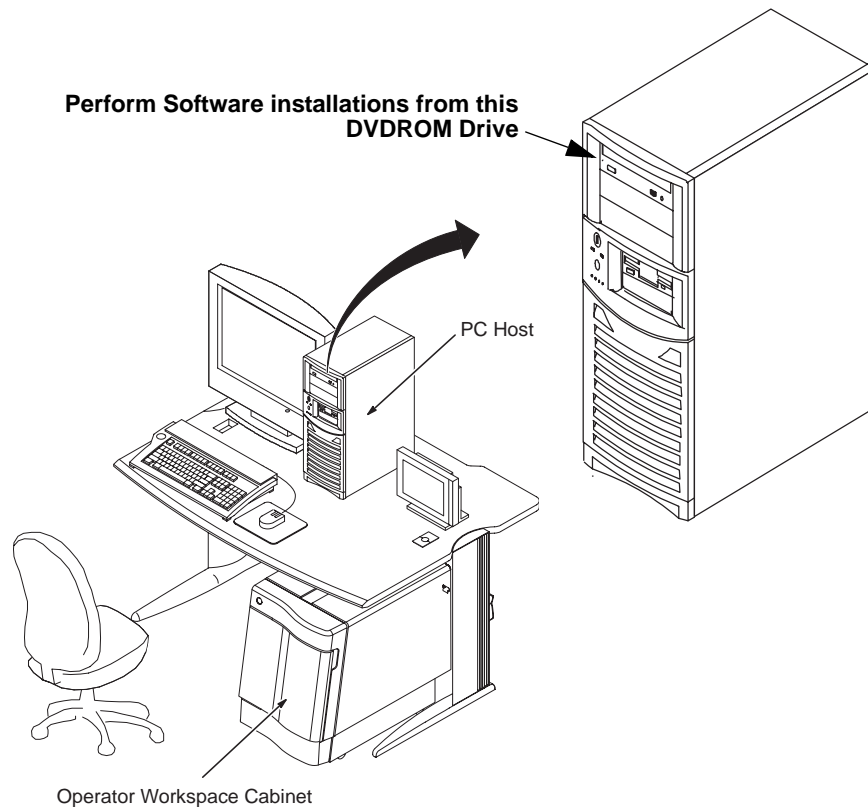

SERVICE NOTES

Nov. 18th, 2002

Page 1 of 1

FILE TITLE

Signa Ovation System

SN62719

Perform software installations from PC Host DVD ROM Drive

Please be informed that, all software installations including LFC, should be performed from the PC Host DVD ROM drive, and not from CD ROM drives mounted in the Operator Workspace Cabinet. The CD ROM drives of Operator Workspace Cabinet is no longer used for software installations.